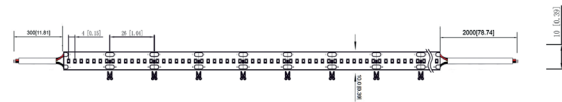

## Trivi LED strip Designer series

Product information	
Input voltage	24V
Reel length	4m
Width	10mm
Max. connection length	4m
Cutttable length	7 LEDs (26,3mm)
LED/m	266LED's/m
Power/m	16,42W/m

Photometrics	
CCT	1800K/2200K/2500K/2700K/3000K/3500K/4000K
Lumen/m	975lm/m - 1445lm/m
CRI	CRI>90
Beam angle	120°

### Trivi - LED strip Performer series CRI>90

Article No.	Product name	CCT	W/m	Lm/m	LED's/m
2.21.1598	Trivi - LED strip Designer series	1800K	16,42W/m	975lm/m	266LED's/m
Article No.	Product name	CCT	W/m	Lm/m	LED's/m
2.21.1599	Trivi - LED strip Designer series	2200K	16,42W/m	1167lm/m	266LED's/m
Article No.	Product name	CCT	W/m	Lm/m	LED's/m
2.21.1600	Trivi - LED strip Designer series	2500K	16,42W/m	1379lm/m	266LED's/m
Article No.	Product name	CCT	W/m	Lm/m	LED's/m
2.21.1601	Trivi - LED strip Designer series	2700K	16,42W/m	1296lm/m	266LED's/m
Article No.	Product name	CCT	W/m	Lm/m	LED's/m
2.21.1602	Trivi - LED strip Designer series	3000K	16,42W/m	1413lm/m	266LED's/m
Article No.	Product name	CCT	W/m	Lm/m	LED's/m
2.21.1603	Trivi - LED strip Designer series	3500K	16,42W/m	1445lm/m	266LED's/m
Article No.	Product name	CCT	W/m	Lm/m	LED's/m
2.21.1604	Trivi - LED strip Designer series	4000K	16,42W/m	1435lm/m	266LED's/m

## Rius LED strip RGBW

Product information	
Input voltage	24V
Reel length	5m 4m
Width	10mm 12mm
Max. connection length	5m 4m
LED/m	84/m
Power/m	13,44W/m 19,2W/m
Cutttable length	Cutttable every 6LEDs
Min. cuttable length	71,5mm